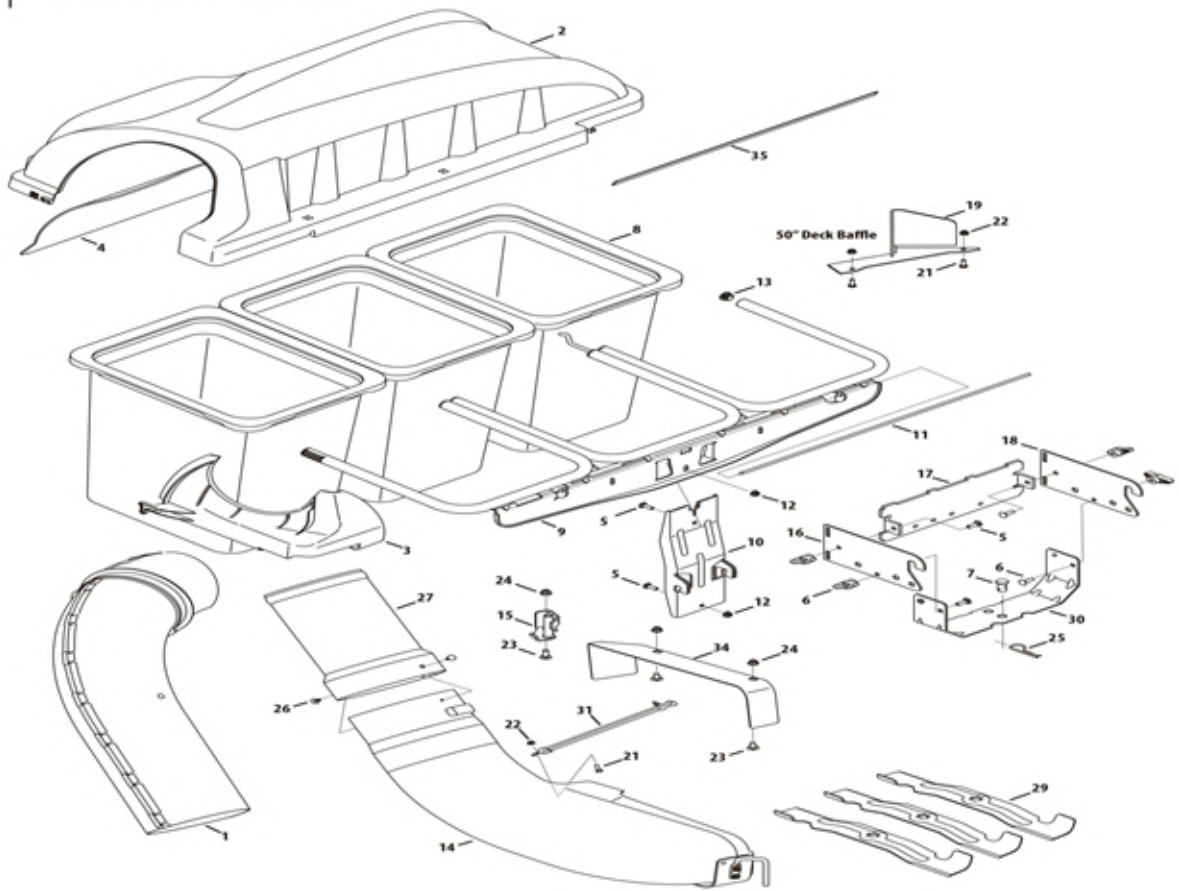

SIN0313N >> トリプルバック(LTX1050KW用)

更新日：2015-06-18 印刷日付：2023-03-31

Cub Cadet.

OPERATOR'S MANUAL

Triple Rear Bagger — 19A40002100

⚠ WARNING

**READ AND FOLLOW ALL SAFETY RULES AND INSTRUCTIONS IN THIS MANUAL
BEFORE ATTEMPTING TO OPERATE THIS MACHINE.
FAILURE TO COMPLY WITH THESE INSTRUCTIONS MAY RESULT IN PERSONAL INJURY.**

CUB CADET LLC, P.O. BOX 361131 CLEVELAND, OHIO 44136-0019

Printed In USA

Form No. 769-04626D
(September 3, 2013)

19A40002100 Parts List

更新日：2023-01-16 印刷日付：2023-03-31

表示 番号	新宮品番	LV	部品名称	個数1	個数2	個数3	個数4	メーカー品番	備考
1			Upper Chute Assembly	1	1			931-04291	
2			Triple Bagger Cover Assembly	4	4			931-04298	
3			Upper Chute Support	1	1			731-06497	
4			Bagger Cover Screen	1	1			731-06504	
5			Carriage Screw, 5/16-18 x 1 00,;	1	1			710-0276	
6			Wing Knob, 5/16-18	2	2			720-04122	
7			Clevis Pin, .62" Dia.	2	2			711-0309A	
8			Grass-bag Assembly	1	1			964-04090A	
9			Triple Bag Support Assembly	1	1			683-04498A-0637	
10			Vertical Support Bracket	2	2			683-04519A-0637	
11			Cover Hinge Pin	2	2			711-05079	
12			Flange Lock Nut 5/16-18	1				712-04063	
13			End Plug	1				735-0246A	
14			Discharge Chute Elbow, 5〇/54rDeck	1				631-04493	
15			Chute Stop-Bracket	1				683-0617A-0637	
16			Hitch Bracket, RH	1					
17			Universal Rear Attachment Bracket	1					
18			Hitch Bracket, LH	1					
19			Deck Baffle, 50"	1				703-05783-0637	
21			Tap Screw,1/4 - 20 x .750 (50" Deck)	1				710-3015	
22			Flange Lock Nut,1/4 - 20 (50" Deck)	1				712-04064	
23			Carriage Screw, 3/8 -16 x 1.00"	1				710-3168	
24			Flange Lock Nut, 3/8-16	1				712-04065	
25			Internal Cotter Pin, .148 x 3.00	1				714-0117	
26			Ratchet Clip, .250	1				726-3046	
27			Bagger Chute Adapter, 7 In.	1				731-06611	
29			Blade, 1790 Lg , Star Bagging	1				742-040560*0637	
30			Hitch Support Bracket	1				783-08129-0637	
31			Chute Strap	1				723-0476	
33			Mounting Bracket Kit (inci Ref /6 18)	1				689-00304	
34			Discharge Chute Plate	1				783-06694-0637	
35			Adhesive Foam Stnp	1				721-04388	