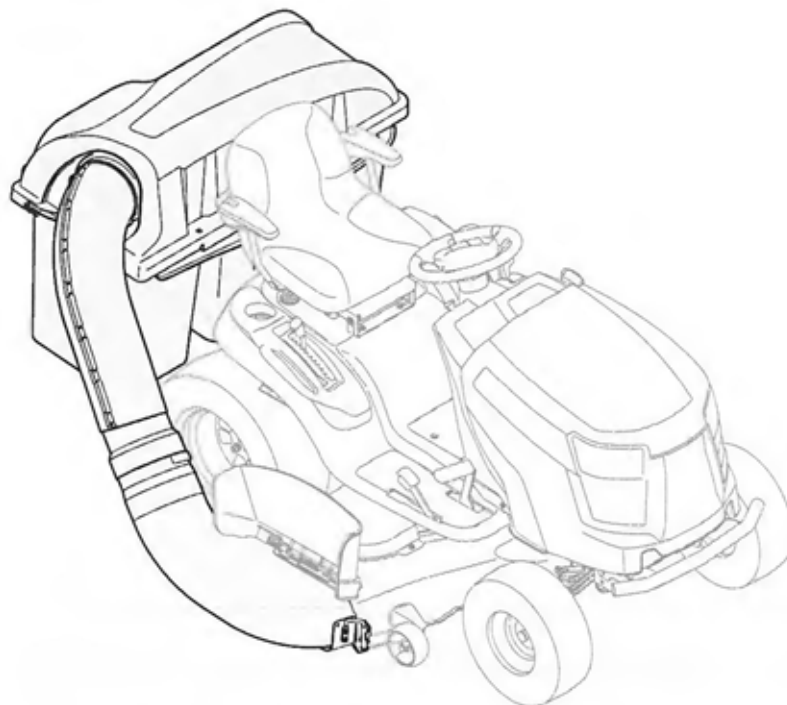

SIN0313N >> トリプルバック(LTX1050KW用)

更新日：2015-06-18 印刷日付：2023-03-31

Cub Cadet.

OPERATOR'S MANUAL

Triple Rear Bagger — 19A40002100

⚠ WARNING

**READ AND FOLLOW ALL SAFETY RULES AND INSTRUCTIONS IN THIS MANUAL
BEFORE ATTEMPTING TO OPERATE THIS MACHINE.
FAILURE TO COMPLY WITH THESE INSTRUCTIONS MAY RESULT IN PERSONAL INJURY.**

CUB CADET LLC, P.O. BOX 361131 CLEVELAND, OHIO 44136-0019

Printed In USA

Form No. 769-04626D
(September 3, 2013)

19A40002100 Parts List

更新日：2023-01-16 印刷日付：2023-03-31

表示 番号	新宮品番	LV	部品名称	個数1	個数2	個数3	個数4	メーカー品番	備考
1			Upper Chute Assembly	1	1			931-04291	
2			Triple Bagger Cover Assembly	4	4			931-04298	
3			Upper Chute Support	1	1			731-06497	
4			Bagger Cover Screen	1	1			731-06504	
5			Carriage Screw, 5/16-18 x 1 00,;	1	1			710-0276	
6			Wing Knob, 5/16-18	2	2			720-04122	
7			Clevis Pin, .62" Dia.	2	2			711-0309A	
8			Grass-bag Assembly	1	1			964-04090A	
9			Triple Bag Support Assembly	1	1			683-04498A-0637	
10			Vertical Support Bracket	2	2			683-04519A-0637	
11			Cover Hinge Pin	2	2			711-05079	
12			Flange Lock Nut 5/16-18	1				712-04063	
13			End Plug	1				735-0246A	
14			Discharge Chute Elbow, 5〇/54rDeck	1				631-04493	
15			Chute Stop-Bracket	1				683-0617A-0637	
16			Hitch Bracket, RH	1					
17			Universal Rear Attachment Bracket	1					
18			Hitch Bracket, LH	1					
19			Deck Baffle, 50"	1				703-05783-0637	
21			Tap Screw,1/4 - 20 x .750 (50" Deck)	1				710-3015	
22			Flange Lock Nut,1/4 - 20 (50" Deck)	1				712-04064	
23			Carriage Screw, 3/8 -16 x 1.00"	1				710-3168	
24			Flange Lock Nut, 3/8-16	1				712-04065	
25			Internal Cotter Pin, .148 x 3.00	1				714-0117	
26			Ratchet Clip, .250	1				726-3046	
27			Bagger Chute Adapter, 7 In.	1				731-06611	
29			Blade, 1790 Lg , Star Bagging	1				742-040560*0637	
30			Hitch Support Bracket	1				783-08129-0637	
31			Chute Strap	1				723-0476	
33			Mounting Bracket Kit (inci Ref /6 18)	1				689-00304	
34			Discharge Chute Plate	1				783-06694-0637	
35			Adhesive Foam Stnp	1				721-04388	