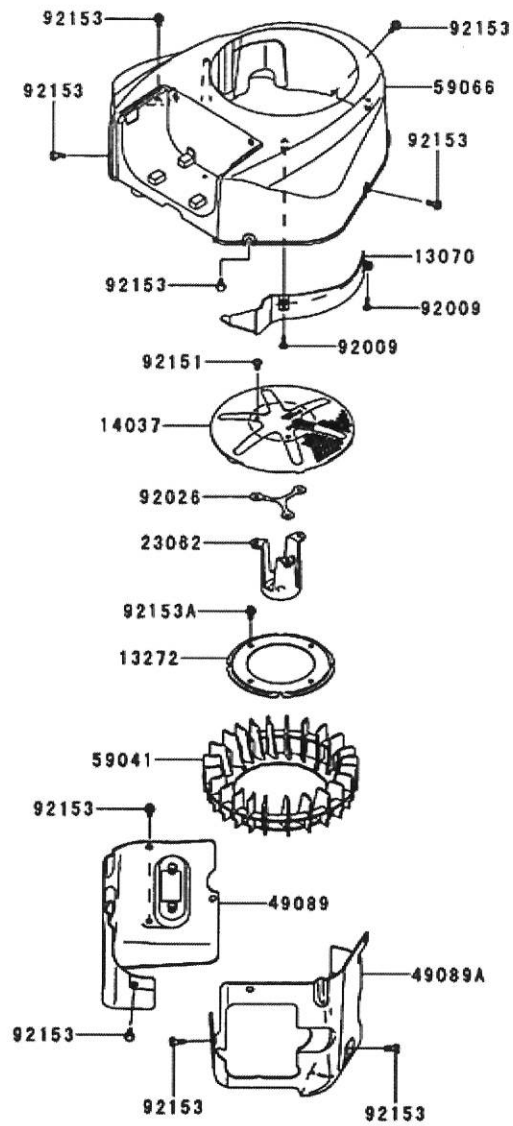

Kawasaki FR691V-AS17 Cooling Equipment