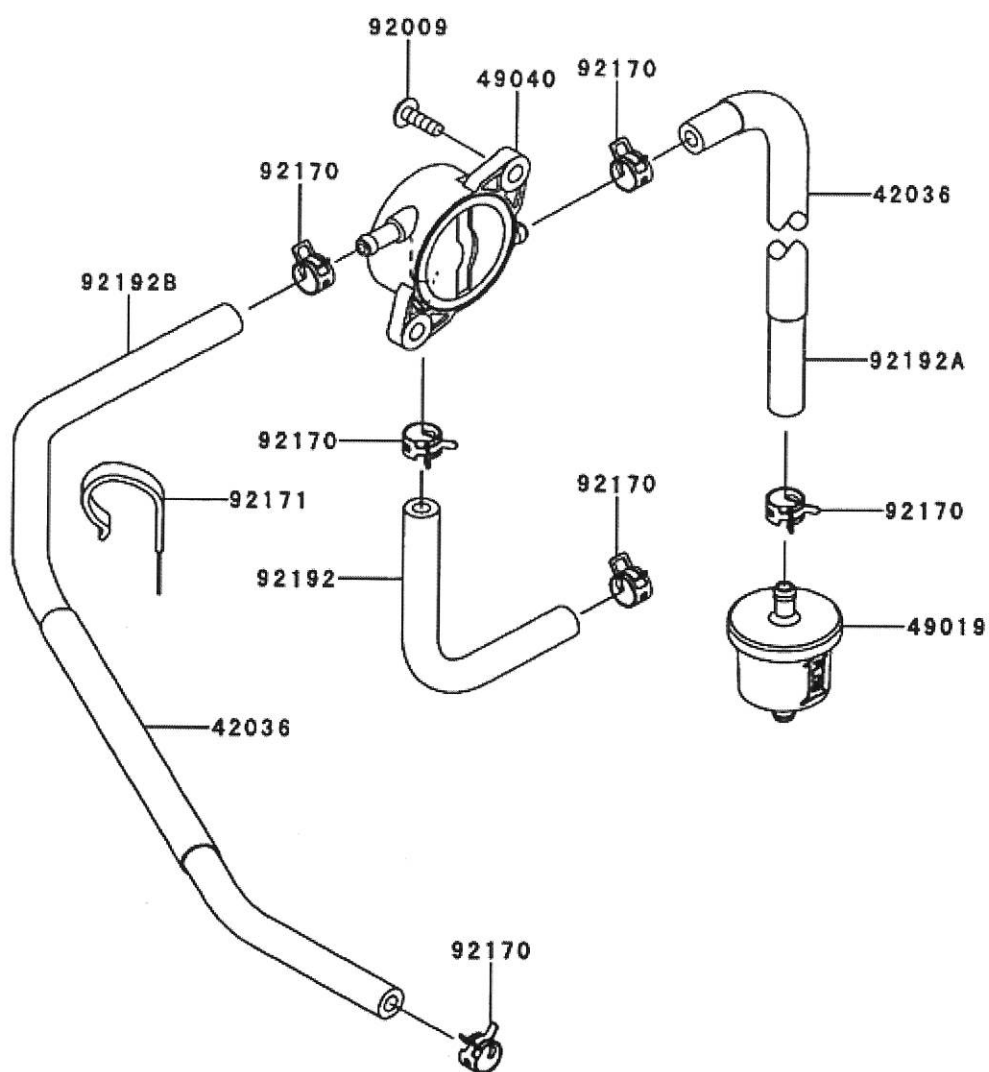

Kawasaki FR691V-AS17 Fuel Tank/Fuel Valve