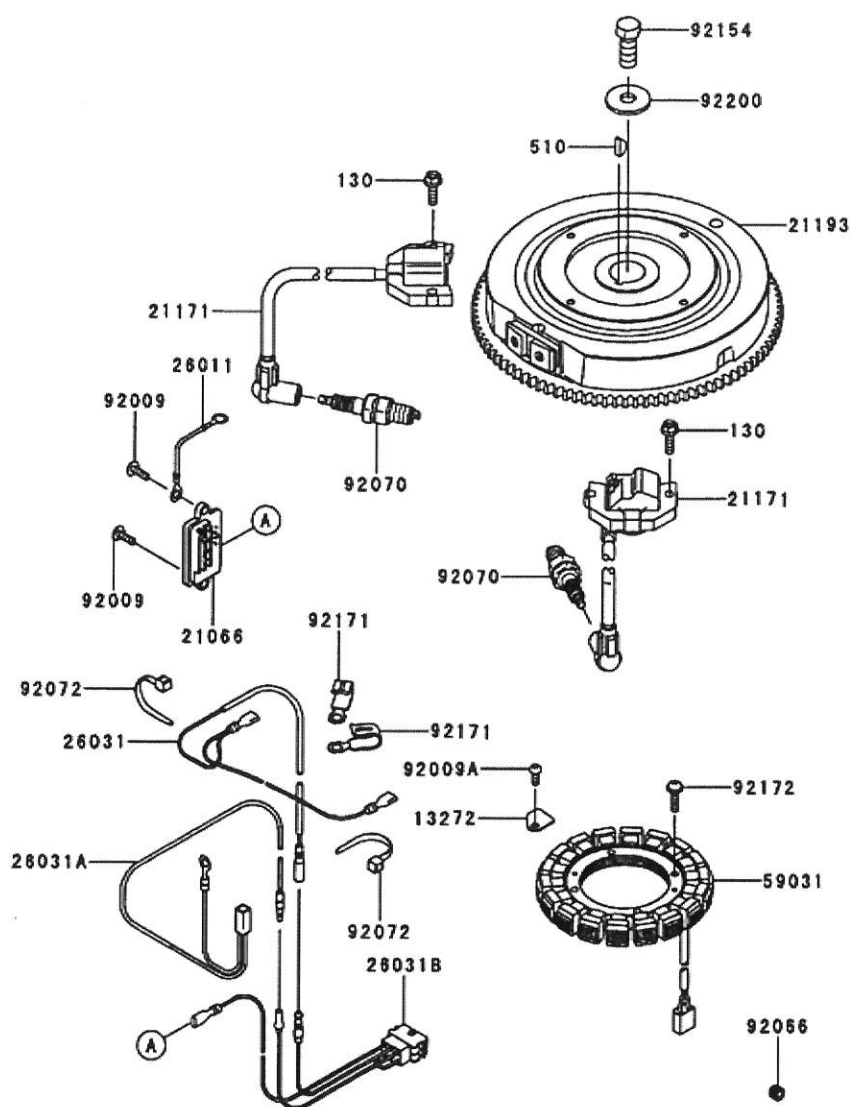

Kawasaki FR691V-AS17 Electric Equipment