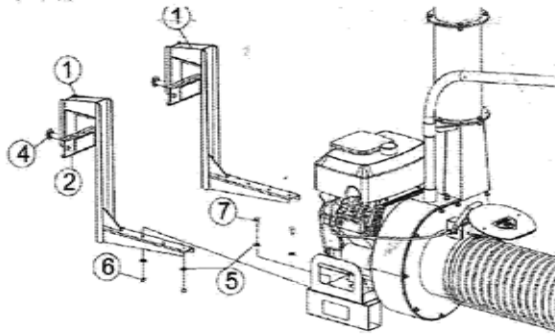

ハンガーブラケット部

Item No.	Part No.	Description	Qty
1	812261	HANGER WA DL12/13/18	2
2	612262	HANGER CLAMP WA DL 12/13/18	2
3	8659138	SCREW MACHINE #10-24 X 1" HWF ZP	2
4	812268	BOLT CARRIAGE 3/4-10 X 6"	2
5	440227	WASHER 1.00" OD X 0.380 SQ HOLE	8
6	6160003	NUT LOCK 3/8"-16 HEX	4
7	8024058	BOLT CARRIAGE 3/8"-16 X 1" ZP	4
8	8155867	NUT LOCK #10-24 HEX	2