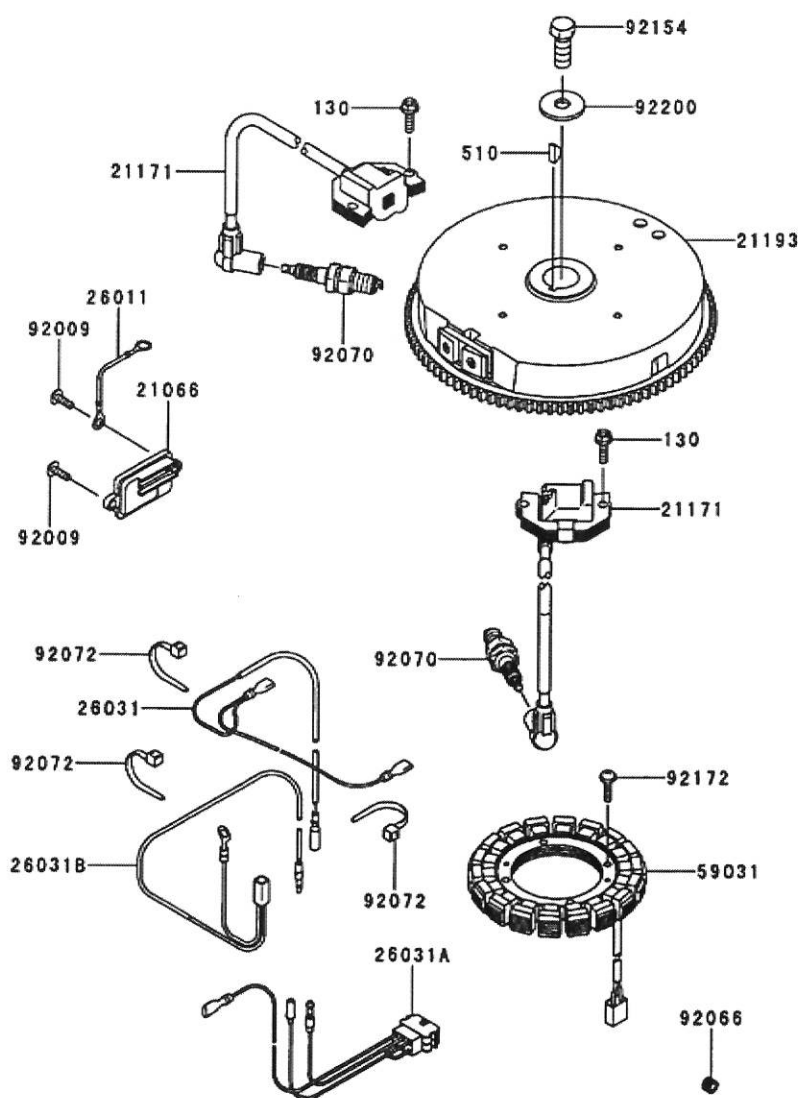

Kawasaki FR600V-AS06 Electric Equipment