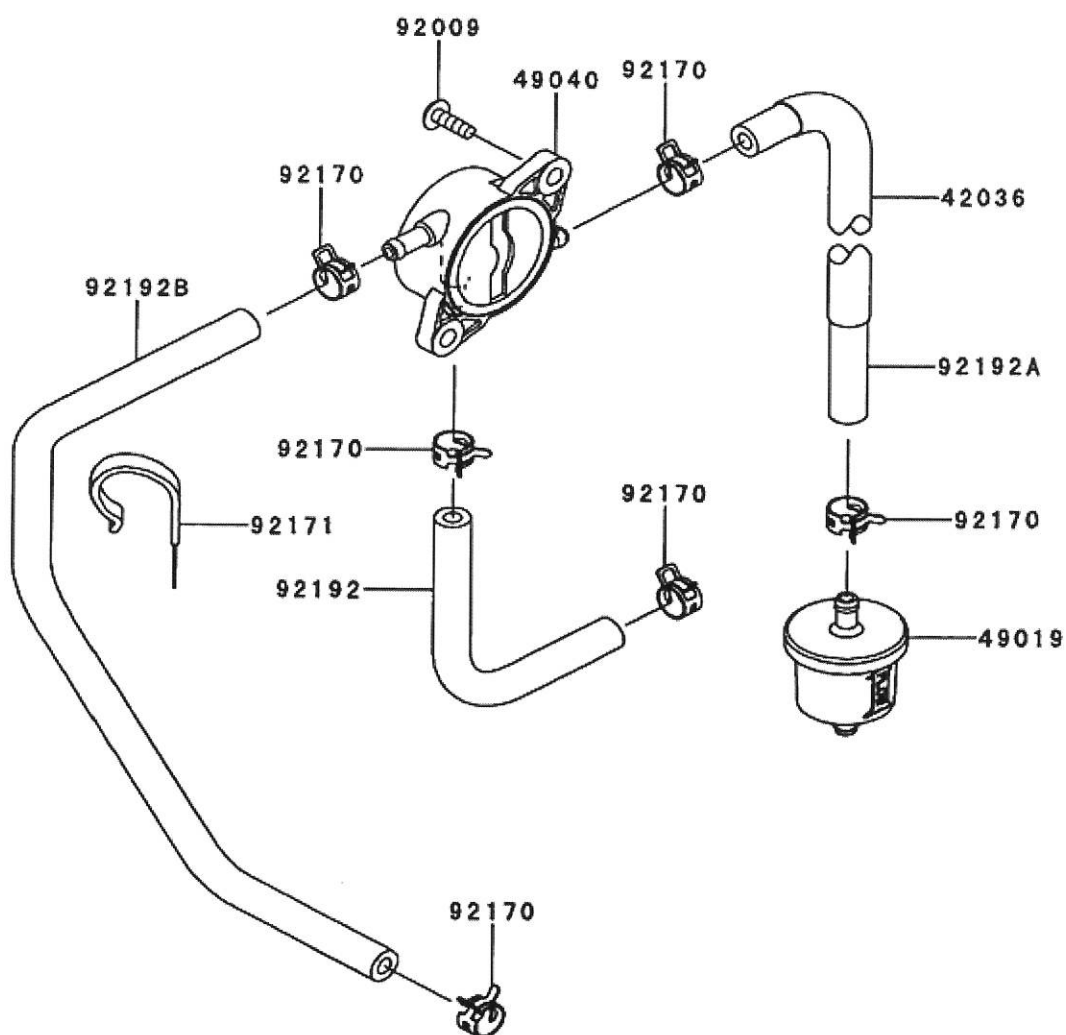

Kawasaki FR600V-AS06 Fuel Tank/Fuel Valve