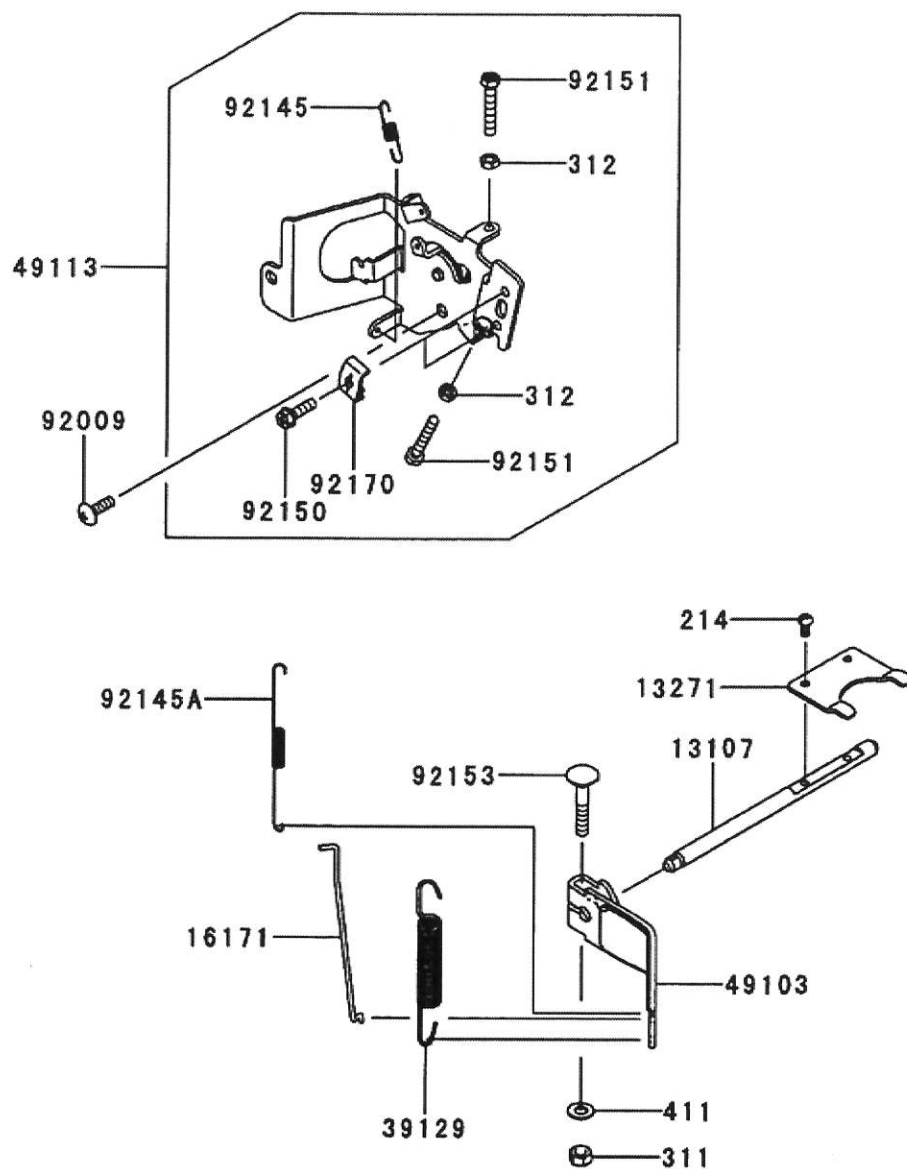

Kawasaki FR600V-AS06 Control Equipment