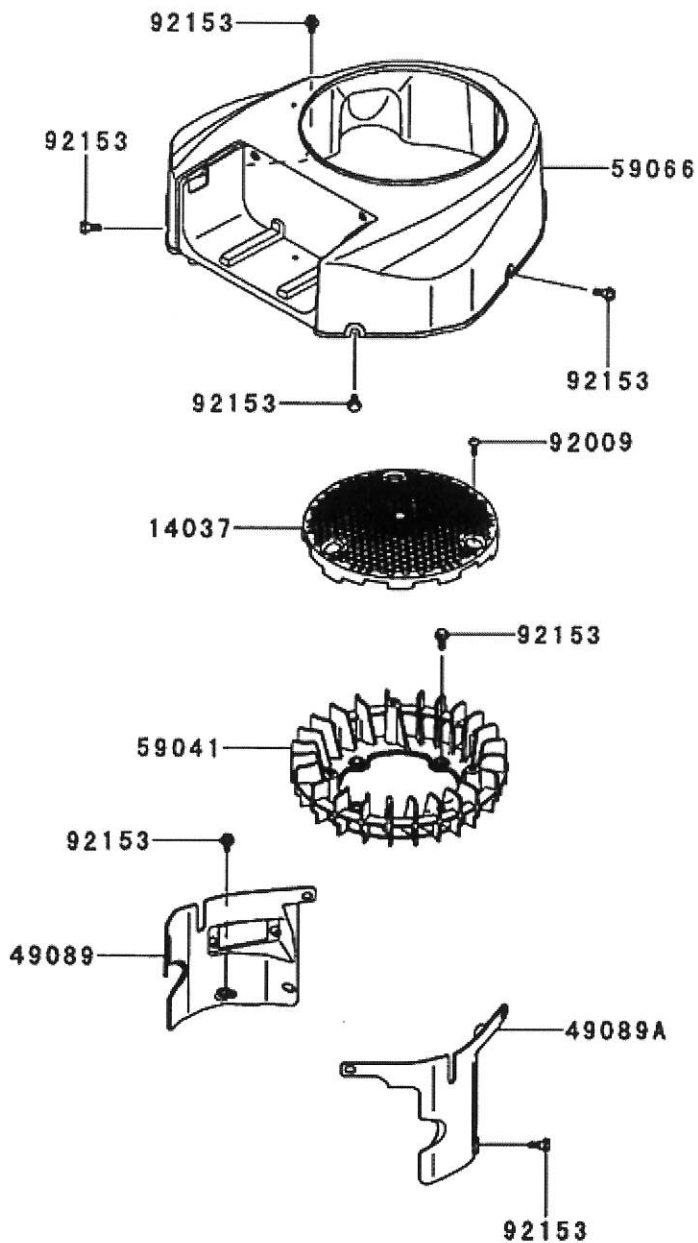

Kawasaki FR600V-AS06 Cooling Equipment