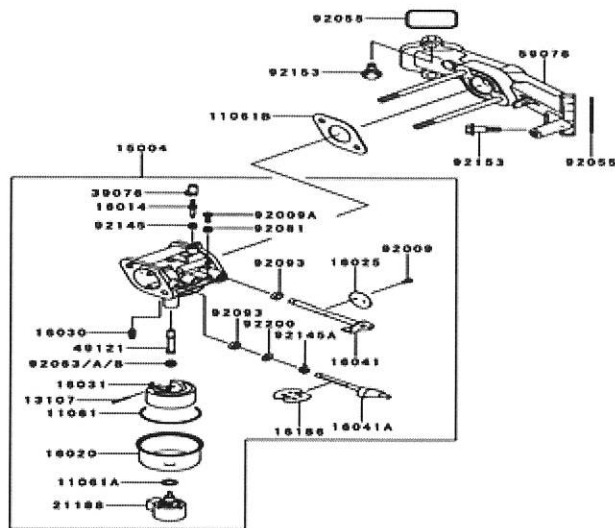

Kawasaki FR600V-AS06 Carburetor

Ref.	Part Number	Description
11061	KM-11061-7009	Chamber Gasket
11061A	KM-11061-7010	Screw Gasket
11061B	KM-11061-7103	Gasket
13107	KM-13107-7018	Shaft
15004	KM-15004-0827	Carburetor Assembly
16014	KM-16014-7011	Pilot Air Screw
16020	KM-16020-7003	Float Chamber
16025	KM-16025-7006	Throttle Valve
16030	KM-16030-7003	Float Valve
16031	KM-16031-7002	Float
16041	KM-16041-7018	Throttle Carburetor Shaft
16041A	KM-16041-7049	Choke Carburetor Shaft
16186	KM-16186-7001	Choke Valve Assembly
21188	KM-21188-7002	Solenoid
39076	KM-39076-7001	Limiter

Ref.	Part Number	Description
49121	KM-49121-7019	Main Nozzle
59076	KM-59076-7026	Intake Manifold
92009	KM-92009-2083	Screw
92009A	KM-92009-2349	Screw
92055	KM-92055-7026	O-Ring, 42mm
92063	KM-92063-7046	Main Jet, #100
92063A	KM-92063-7047	Main Jet, #098
92063B	KM-92063-7156	Main Jet, #102
92081	KM-92081-2234	Spring
92093	KM-92093-2100	Seal
92145	KM-92145-7015	Spring
92145A	KM-92145-7061	Spring
92153	KM-92153-7008	Bolt
92200	KM-92200-2061	Washer, 9.8 x 5.5 x 1.0