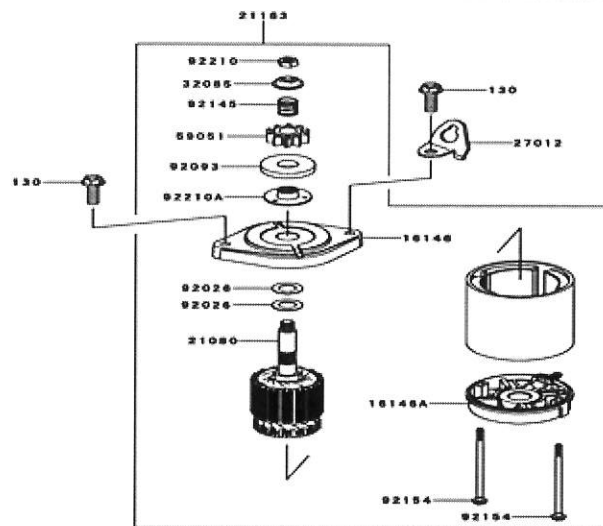

Kawasaki FR600V-AS06 Starter

Ref.	Part Number	Description
16146	KM-16146-0707	Cover Assembly
16146A	KM-16146-0708	Cover Assembly
21080	KM-21080-0002	Armature
21163	KM-21163-0728	Electric Starter
27012	KM-27012-7008	Hook
32085	KM-32085-0708	Stopper
59051	KM-59051-0719	Gear-Spur
92026	KM-92026-0720	Spacer
92093	KM-92093-0576	Seal
92145	KM-92145-0851	Spring
92154	KM-92154-0804	Bolt
92210	KM-92210-0741	Nut
92210A	KM-92210-0818	Nut
130	KM-130AA0830	Flanged Bolt, 8 X 30

Ref.	Part Number	Description
92150	KM-92150-2182	Bolt, 5 X 18
92151	KM-92151-7014	Bolt, 5 x 30
92153	KM-92153-7033	Bolt, 6 X 35
92170	KM-92170-7001	Clamp
214	KM-214AA040B	Pan Screw +/-, 4 X 8
311	KM-311AA0600	Hex Nut, 6mm
312	KM-312AA0500	Hex Nut, 5mm
411	KM-411AA0600	Plain Washer, 6mm