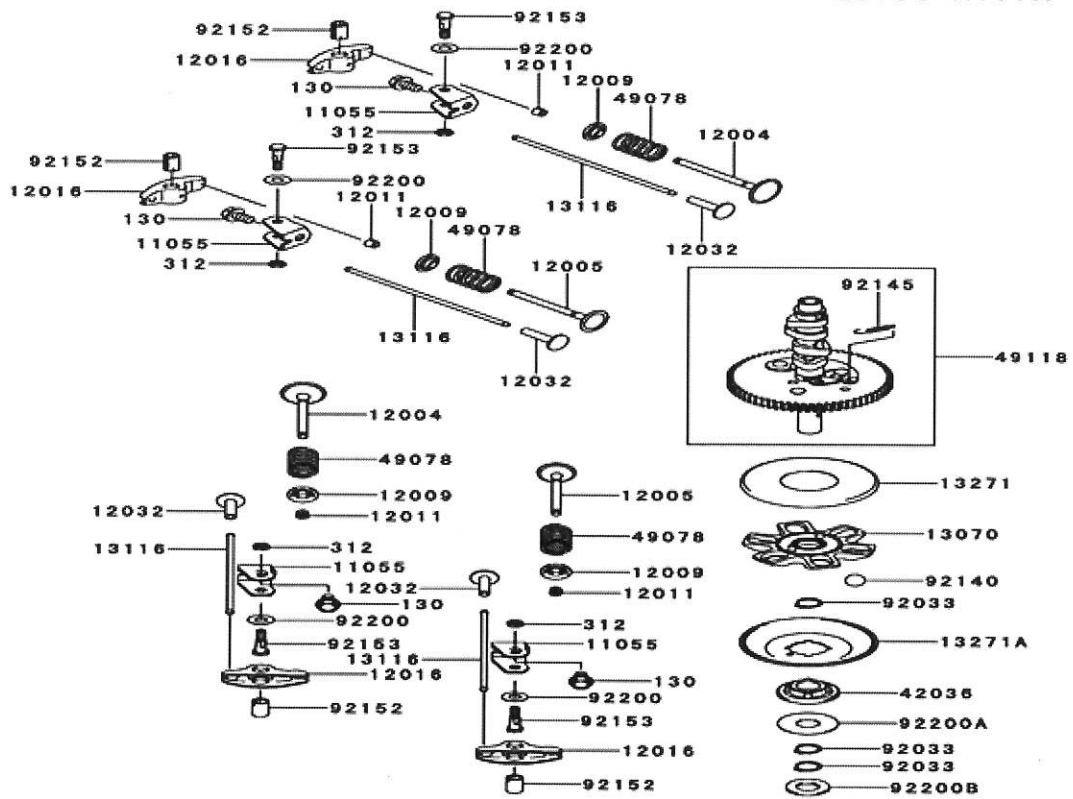

Kawasaki FR600V-AS06 Valve & Camshaft

E0130-A197A