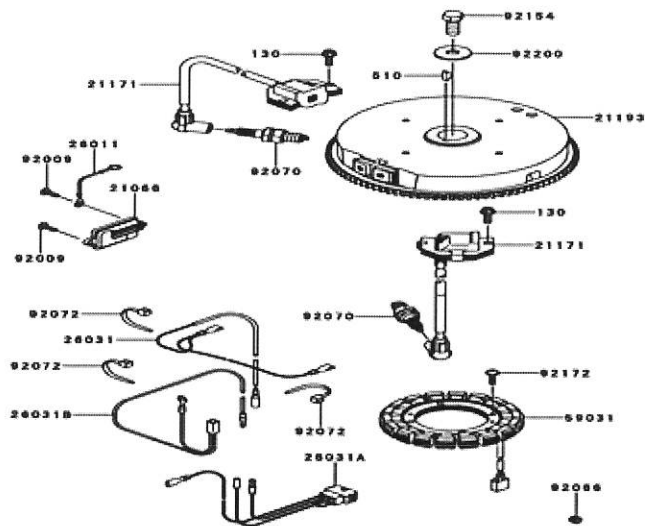

Kawasaki FR600V-AS06 Electric Equipment

Ref.	Part Number	Description
21066	KM-21066-7017	Voltage Regulator
21171	KM-21171-0711	Ignition Coil Assembly
21193	KM-99999-0400	Flywheel Assembly
26011	KM-26011-7025	Lead Wire, L = 95
26031	KM-26031-7040	Harness
26031A	KM-26031-1625	Harness
26031B	KM-26031-7047	Harness
59031	KM-59031-7017	Charging Coil
92009	KM-92009-2303	Screw

Ref.	Part Number	Description
92066	KM-92066-7026	Plug
92070	KM-BPR4E5	Spark Plug, BPR4E5 (NGK)
92072	KM-92072-7003	Band
92154	KM-92154-7003	Bolt, 12 X 30
92172	KM-92172-7018	Screw, 5 X 20
92200	KM-92200-7002	Washer
130	KM-130AA0620	Flanged Bolt, 6 X 20
510	KM-510A5100	Woodruff Key