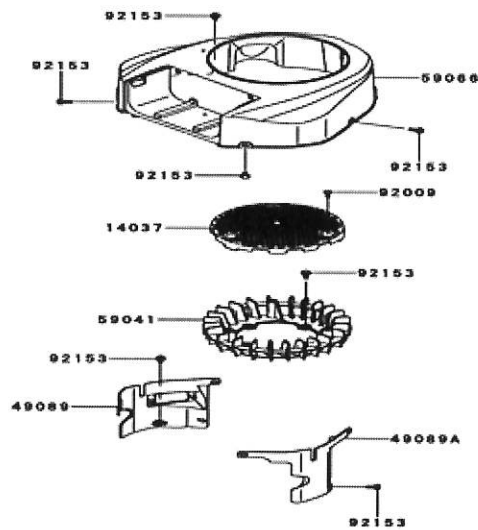

Kawasaki FR600V-AS06 Cooling Equipment

Ref.	Part Number	Description
14037	KM-14037-70089H	Screen
49089	KM-49089-7091	Engine Shroud
49089A	KM-49089-7092	Engine Shroud
59041	KM-59041-7020	Fan
59066	KM-59066-7067	Fan Housing
92009	KM-92009-2303	Screw
92153	KM-92153-7007	Bolt