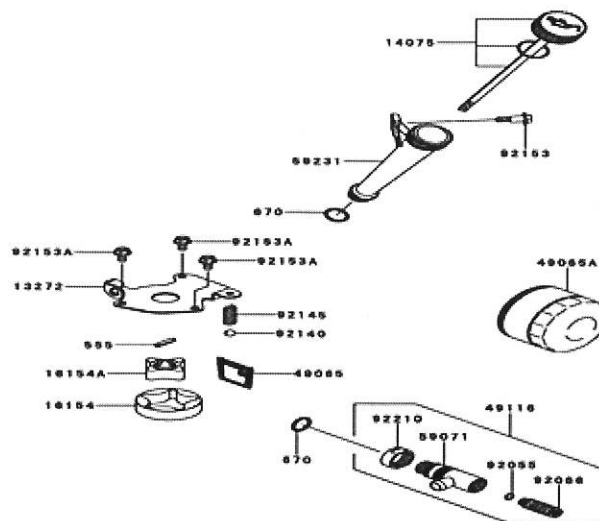

Kawasaki FR600V-AS06 Lubrication Equipment

Ref.	Part Number	Description
13272	KM-13272-7011	Rotor Plate
14075	KM-14075-7013	Oil Gauge Cap Assembly
16154	KM-16154-7010	Outer Rotor Pump
16154A	KM-16154-7011	Inner Rotor Pump
49065	KM-49065-7006	Oil Filter
49065A	KM-49065-7007	Oil Filter
49116	KM-49116-7001	Valve Assembly
59071	KM-59071-7008	Joint
59231	KM-59231-0712	Filler

Ref.	Part Number	Description
92055	KM-92055-7002	O-Ring, 6mm
92066	KM-92066-7007	Plug
92140	KM-92140-7003	Ball
92145	KM-92145-7002	Spring
92153	KM-92153-7008	Bolt
92153A	KM-92153-7043	Bolt, 6 X 12
92210	KM-92210-7012	Nut, M22
555	KM-555A0420	Spring Pin, 4 X 20
670	KM-670D2016	O-Ring, 16mm