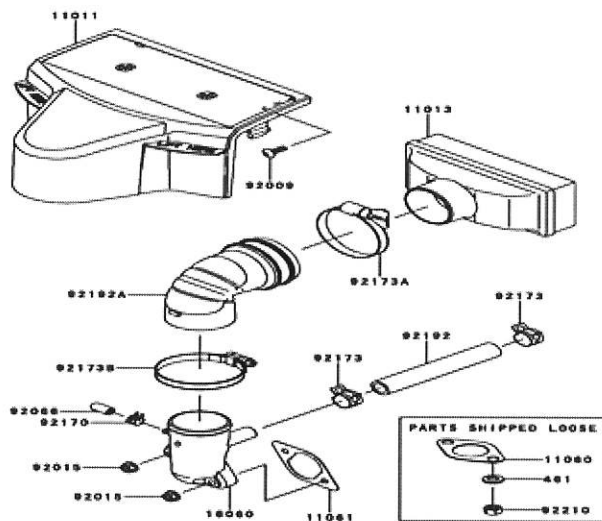

Kawasaki FR600V-AS06 Air Filter/Muffler

Ref.	Part Number	Description
11011	KM-11011-7068	Air Filter Case
11013	KM-99999-0383	Air Filter Element
11060	KM-11060-7016	Muffler Gasket
11061	KM-11061-7095	Air Cleaner Gasket
16060	KM-16060-7039	Intake Pipe
92009	KM-92009-2303	Screw
92015	KM-92015-1367	Nut
92066	KM-92066-0095	Plug
92170	KM-92170-2042	Clamp
92173	KM-92173-7003	Clamp
92173A	KM-92173-1001	Clamp
92173B	KM-92173-7009	Clamp
92192	KM-92192-7146	Tube, 12.6 X 18.6 X 118
92192A	KM-92192-7164	Air Filter Tube
92210	KM-92210-7027	Nut, M8
461	KM-461DA0800	Washer-Spring Washer, 8mm