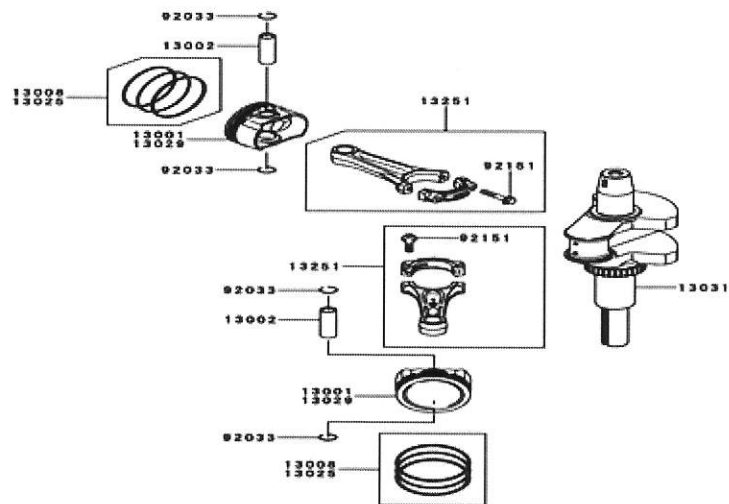

Kawasaki FR600V-AS06 Piston/Crankshaft

Ref.	Part Number	Description
13001	KM-13001-7031	Engine Piston
13002	KM-13002-7001	Piston Pin
13008	KM-13008-7006	Piston Ring Set
13025	KM-13025-7010	Piston Ring Set L, 0.5
13029	KM-13029-7011	Engine Piston L, 0.5
13031	KM-13031-7097	Complete Crankshaft
13251	KM-13251-7021	Connecting Rod Assembly
92033	KM-92033-7002	Snap Ring
92151	KM-92151-7017	Bolt, 6 X 35