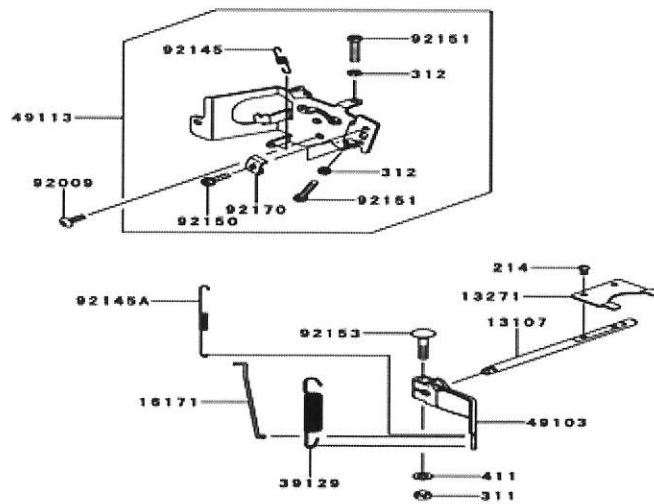

Kawasaki FR600V-AS06 Control Equipment

Ref.	Part Number	Description
13107	KM-13107-7049	Shaft
13271	KM-13271-7038	Plate
16171	KM-16171-7025	Link
39129	KM-39129-7033	Governor Spring
49103	KM-49103-7017	Governor Arm
49113	KM-49113-0716	Complete Control Panel
92009	KM-92009-2303	Screw
92145	KM-92145-2180	Spring
92145A	KM-92145-7057	Spring

Ref.	Part Number	Description
92150	KM-92150-2182	Bolt, 5 X 18
92151	KM-92151-7014	Bolt, 5 x 30
92153	KM-92153-7033	Bolt, 6 X 35
92170	KM-92170-7001	Clamp
214	KM-214AA040B	Pan Screw +/-, 4 X 8
311	KM-311AA0600	Hex Nut, 6mm
312	KM-312AA0500	Hex Nut, 5mm
411	KM-411AA0600	Plain Washer, 6mm